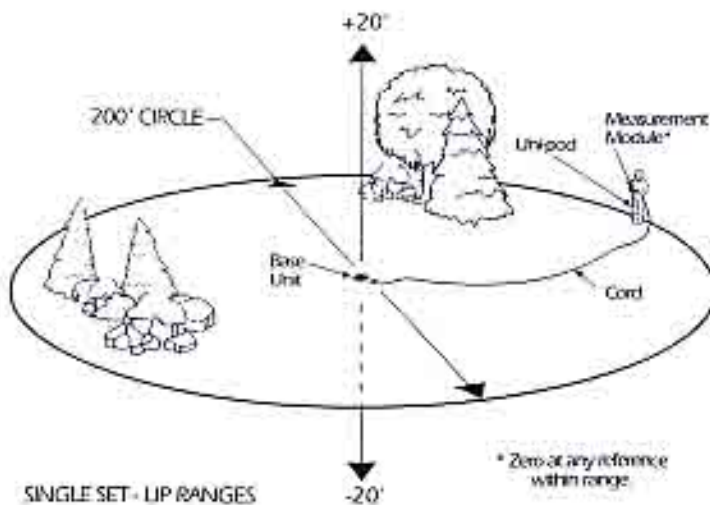

ZIPLEVEL FUNDAMENTALS

ZIPLEVEL IS A RUGGED, HIGH TECH, LOW COST, LABOR SAVING ALTERNATIVE TO BUILDER'S OPTICAL OR LASER LEVELS. IT DISPLAYS ELEVATION DIRECTLY, SEES AROUND OBSTRUCTIONS, NEEDS JUST ONE OPERATOR AND HAS POWERFUL BUILT-IN FUNCTIONS DESIGNED TO BOOST PROFITS ON THE JOB SITE.

HOW ZIPLEVEL WORKS –

ZIPLEVEL works like an aircraft altimeter except that it reads elevations by measuring vertical pressure from a pair of proprietary fluids sealed within its cord. This makes ZIPLEVEL 1,000 times more precise and completely immune to barometric pressure changes.

ZIPLEVEL RANGES –